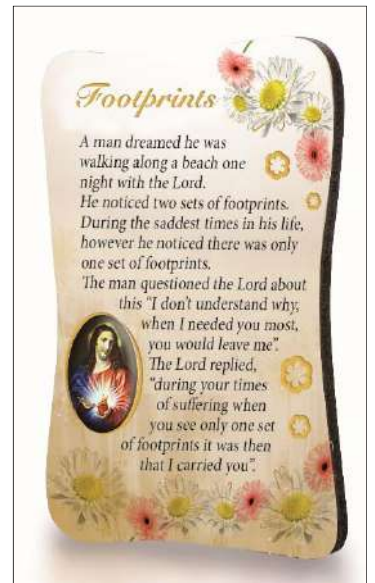

Inspirational Wooden Fridge Magnets – Size: Cm. 6x8 (2½" x 3¼")

**All
plaques
are singly
bagged**

99-731

99-732

99-733

99-734

99-735

99-737

99-738

99-739

99-740