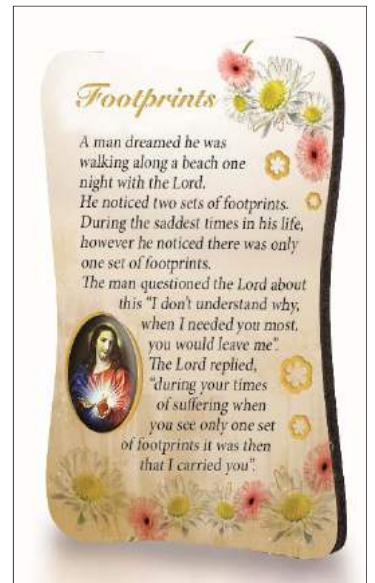

# Inspirational Wooden Fridge Magnets – Size: Cm. 6x8 ( 2½" x 3¼")

**All  
plaques  
are singly  
bagged**

99-731

99-732

99-733

99-734

99-735

99-737